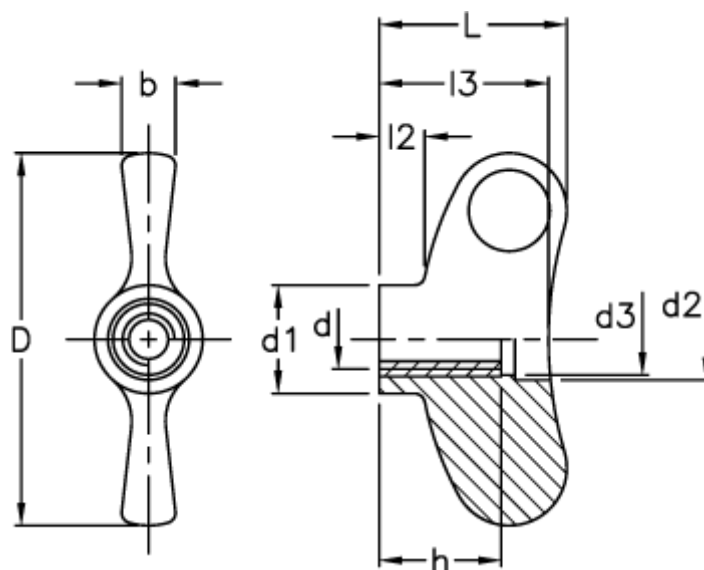

Article number: 23052241530

Description: Wing nut, Ergostyle 224153-C0
EWN.70-SST-FP M10-C0

Measures

b	= 10	l2	= 8.0
D	= 70	l3	= 32.0
d1	= 20.0		
d2	= 15		
d3	= 13.0		
d 6H	= M10		
h	= 20		
L	= 35.5		